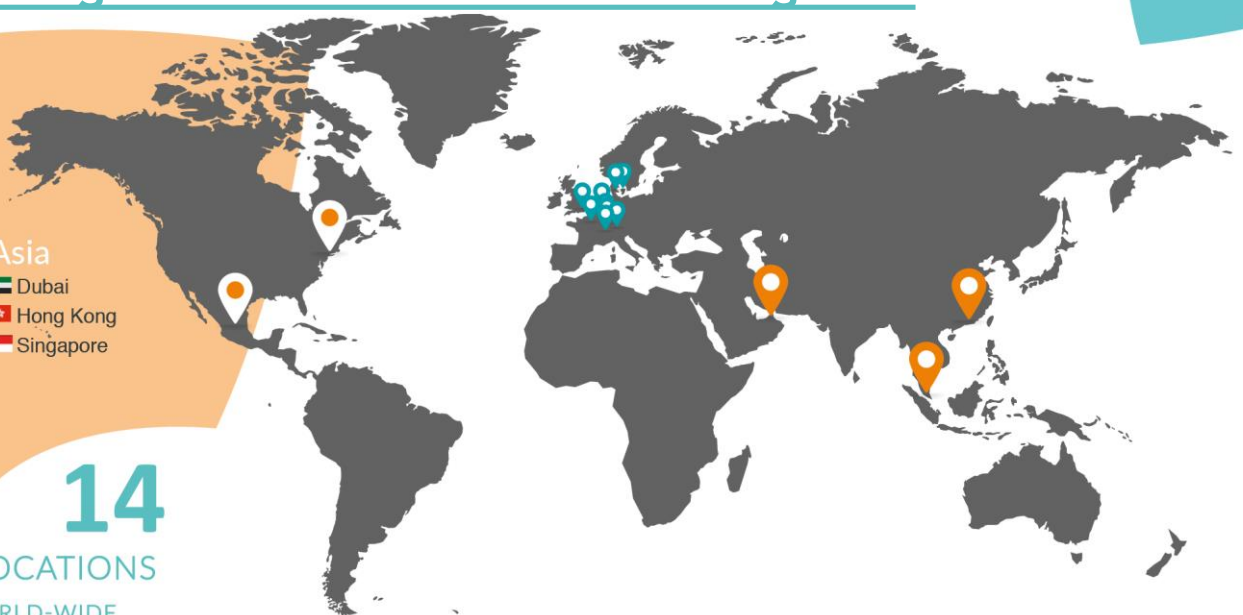

INTERNATIONAL DUAL
CAREER NETWORK

Facilitating Professional Integration For Mobile Employee Partners

Join IDCN to integrate quicker

- IDCN provides a platform for professional networking and information sharing
- A variety of events brings local corporate representatives and IDCN partner members together
- Our corporate members host many insightful events, presentations and workshops on the local employment market and professional networking

Register as an IDCN partner member

<http://registration.idcn.info/user/register>

Americas

- Mexico City
- New York

Europe

- Basel
- Brussels
- Copenhagen
- Jutland-Funen (DK)
- Lake Geneva
- London
- Luxembourg
- Paris
- Zurich

Asia

- Dubai
- Hong Kong
- Singapore

14
LOCATIONS
WORLD-WIDE

CONTACT

For local contacts, please visit :
or email contact@idcn.info

www.
idcn.info